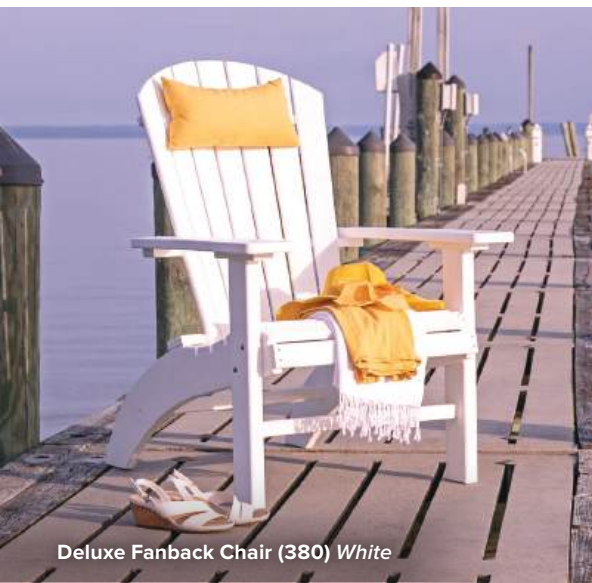

Deluxe Fanback Chair (380) *Turquoise*

Deluxe Fanback Chair (380) *White*

Deluxe Fanback Settee
(382) *Rustic Barnwood/White*

DELUXE FANBACK CHAIRS

Our newly introduced Deluxe Fanback combines the outstanding comfort of our Standard Fanback with a seat that is not so steep, making it even easier to "get out of your seat"! These chairs are comfortable and will make spending time with family and friends more enjoyable.