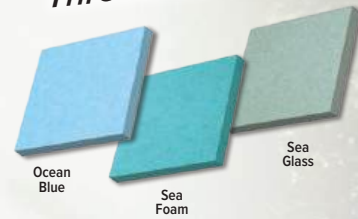

the beginning

Three New Colors!

Built on Heritage and Tradition, Leisure Lawns Collection is known for its craftsmanship and quality. In 1987, a young Amish farmer in Lancaster County, Pennsylvania, started building wooden lawn furniture as a way to supplement his income. As he began offering furniture for sale at local farmers markets and shops, the customer interest grew. He began expanding his product line to include more wooden lawn furniture. Years later, the introduction of maintenance-free poly brought more changes to the Leisure Lawns Collection. Many of the wooden styles were adapted to poly, making the furniture more durable and colorful. Leisure Lawns has now been producing poly furniture for twenty-two years and continues to introduce new designs and continues to improve on their other designs.

After 35 years in business, Leisure Lawns Collections is still run by a family member of the Amish farmer who started the business. Leisure Lawns is continuously improving its products and adding new styles. Today, we ship furniture all over the United States and Canada. At Leisure Lawns, we still place the highest value on hard work, superior craftsmanship and customer satisfaction.

table of contents

4	New Products	39	Benches & Custom Engraving*
5	Fire Pits and Fanbacks	41	Planters & Trash Receptacles
6	Fanback Chairs & Accessories	42	Porch Rockers
8	Fire Pits & Fanback Chairs	43	Kid's Furniture
11	Outdoor Dining Furniture	44	Picnic Tables
12	English Garden Dining	46	Built for Durability
14	English Garden Counter & Bar	47	Poly Warranty & Care
15	Classic Island Counter & Bar	48	Poly Product Guide
16	Fanback Dining	48	Poly Colors
18	Fanback Counter & Bar	49	Fanback Product Guide
20	Balcony Chair & Settee	50	Fire Pits & Islands Guide
22	Swivel Balcony & Pub	51	Accent & Serving Table Guide
25	Lounge Furniture	52	Lounge Furniture Guide
26	Mission Deep Seating	54	Outdoor Dining Guide
30	Chaise Lounge	56	Benches & Engraving Guide
32	Fanback Swing & Gliders	57	Miscellaneous Furniture Guide
35	Easy Chair	58	Mission Deep Seating Guide
36	Curve Back	59	Upholstery Options
38	West Chester	63	Wooden Furniture
		64	Wood Product Guide