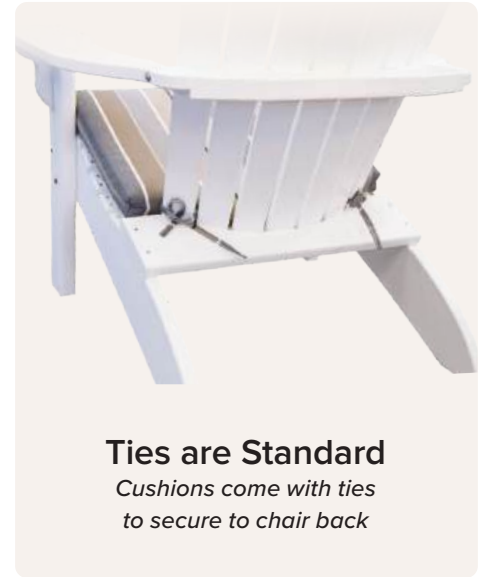

CHOOSE SOFT OR FIRM

Seat Cushions

Available in Soft (Left Side) and Firm (Right Side)
Available in All Fabrics

UPHOLSTERY OPTIONS

Leisure Lawns Collection offers beautiful fabrics for the Deep Seating Collection. Our fitted cushions and accents pillows are crafted with material from Sunbrella, the leader in outdoor performance fabrics. Our fabrics are stain, fade and water resistant, making them as tough as they are beautiful.

More choices available on *Sunbrella's Element Book*.

SEAT PAD OPTIONS

Throw Pillows

19" Pillow (983)
13" Pillow (982)

Ties are Standard

*Cushions come with ties
to secure to chair back*

Lounge Seatpad

Lounge Cushion (990)
for #801 and #801A