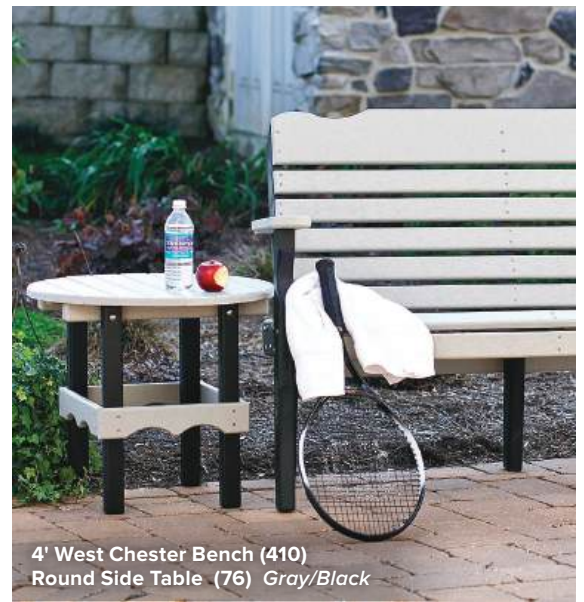

4' West Chester Bench (410)
Round Side Table (76) *Gray/Black*