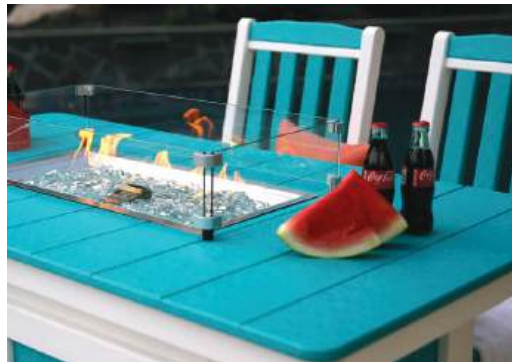

English Garden Chairs (228C, 220C)
 43" x 72" Fire Table (816B), Bar Height Bench (166B)
Rustic Barnwood/Black

ENGLISH GARDEN

COUNTER/BAR HEIGHT

PRODUCT
 GUIDE
 p.50

Stately and tall, the English Garden tables in Counter and Bar heights bring style and class to any backyard oasis. With the English Garden set, you can invite your friends for an evening of comfortable relaxation.

Swivel Barstools (178), English Garden Chair (220B)
Fire Island (165B) Turquoise/White

Classic Island (162B), Swivel Barstools (178)
Turquoise/White

Back of Classic Island (162B) Gray/Black
Also available with doors; see page 50

CLASSIC ISLAND

The Classic Island, featuring two shelves, is the perfect complement to any outdoor dining environment. Pair with our barstools or any of our counter or bar height chairs.

Also available with doors; see page 50