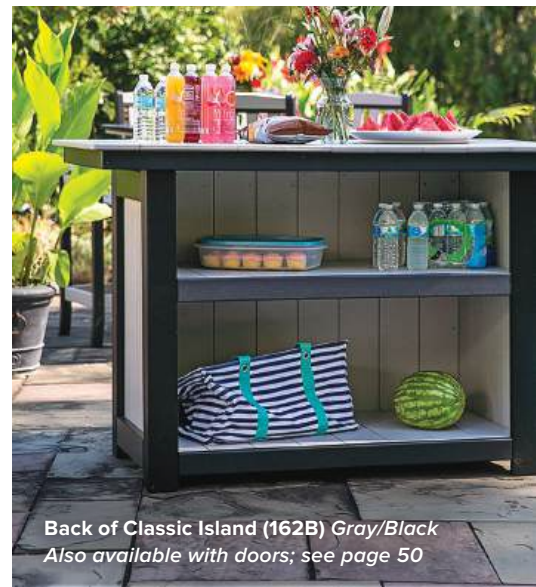

English Garden Chairs (228C, 220C)
 43" x 72" Fire Table (816B), Bar Height Bench (166B)
Rustic Barnwood/Black

ENGLISH GARDEN

COUNTER/BAR HEIGHT

PRODUCT
 GUIDE
 p.50

Stately and tall, the English Garden tables in Counter and Bar heights bring style and class to any backyard oasis. With the English Garden set, you can invite your friends for an evening of comfortable relaxation.

Swivel Barstools (178), English Garden Chair (220B)
Fire Island (165B) Turquoise/White

Classic Island (162B), Swivel Barstools (178)
Turquoise/White

Back of Classic Island (162B) Gray/Black
Also available with doors; see page 50