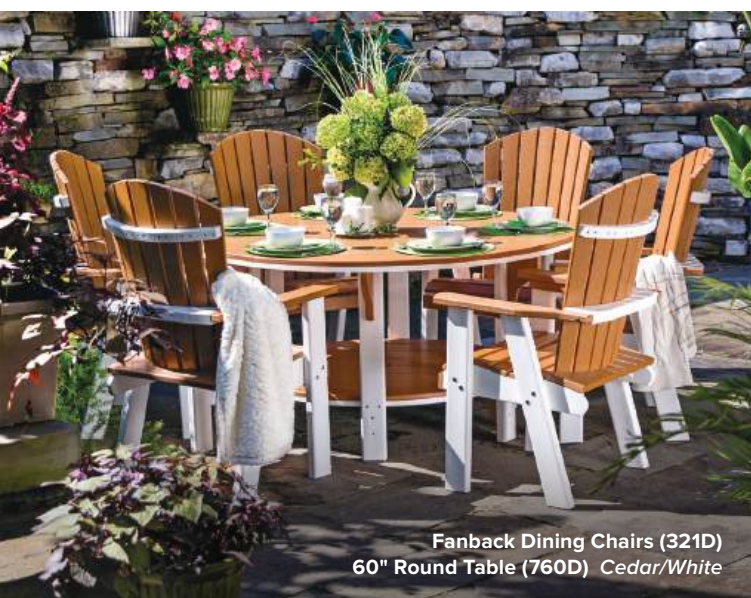

Fanback Dining Chairs (321D)
60" Round Table (760D) *Cedar/White*