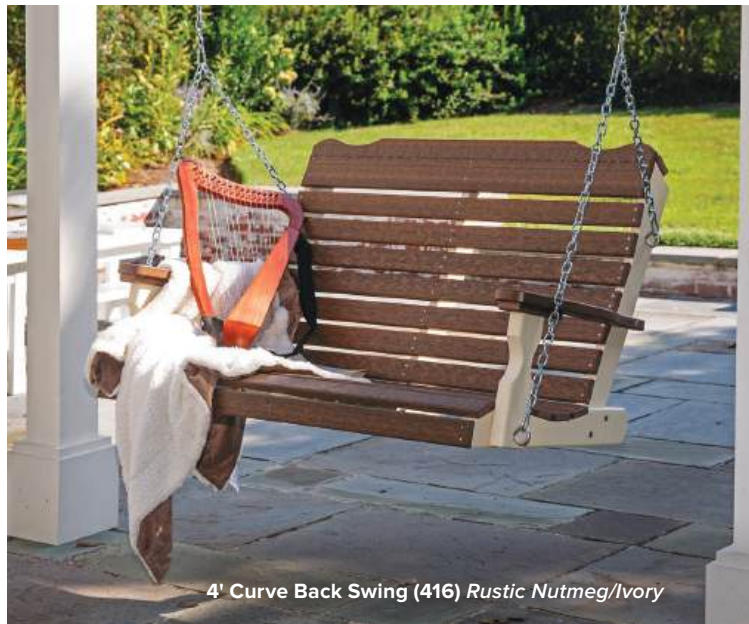

This series, designed for comfort, features a gently curved back and perfectly contoured seat. The Curve Back benches, swings, and gliders are all available in 4' and 5' lengths.