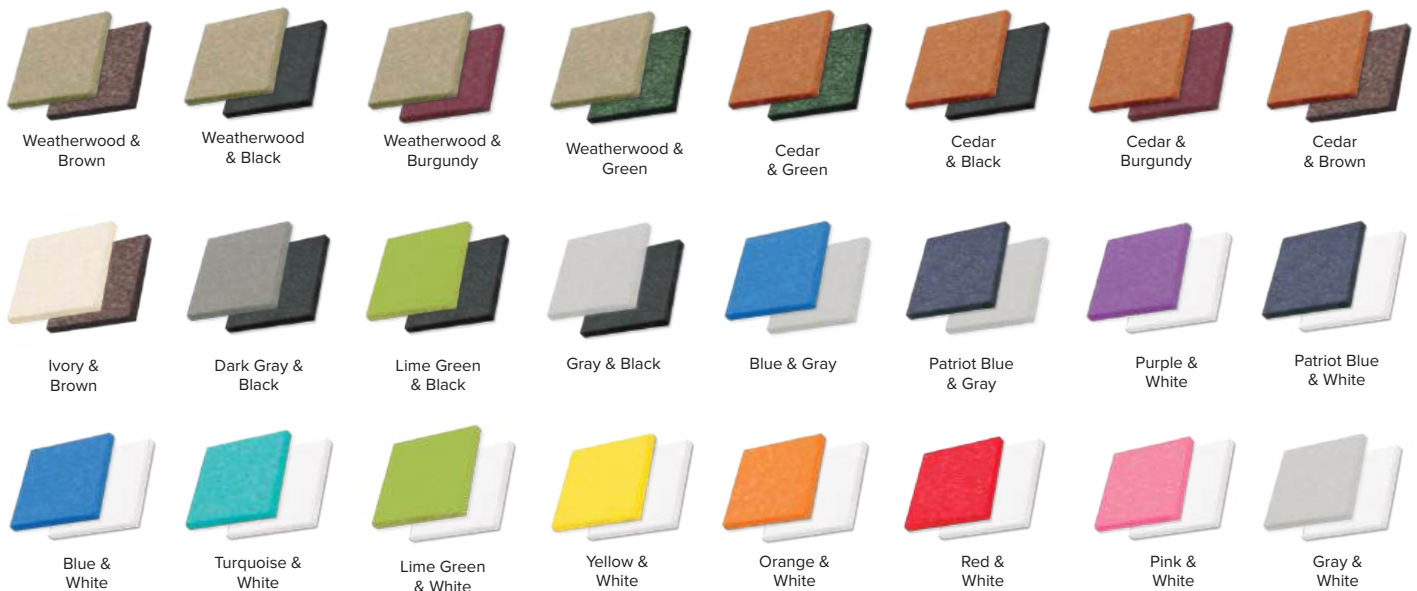

POLY COLORS

Leisure Lawns Collection has twenty-four colorful options to choose from. All of our products are available in all colors unless otherwise noted.

	STANDARD COLORS	RUSTIC COLORS <i>Rustic Colors will incur an upcharge.</i>
TRADITIONAL	<p>Black Brown Burgundy Green Cedar Weatherwood Dark Gray Gray Ivory White</p>	<p>Rustic Caramel Rustic Barnwood Rustic Gray Rustic Nutmeg</p>
BRIGHT	BRIGHT COLORS	PREMIUM COLORS <i>Premium Colors will incur an upcharge.</i>
	<p>Patriot Blue Blue Ocean Blue Sea Foam Sea Glass Turquoise Lime Green Red</p>	<p>Yellow Purple Orange Pink</p>

Colors are representational only and cannot be guaranteed to be exact color matched.

Suggested Two-Tone Color Combinations

Pick and choose any color combination. Not limited to the ones shown below.

FANBACK CHAIR & ACCESSORIES